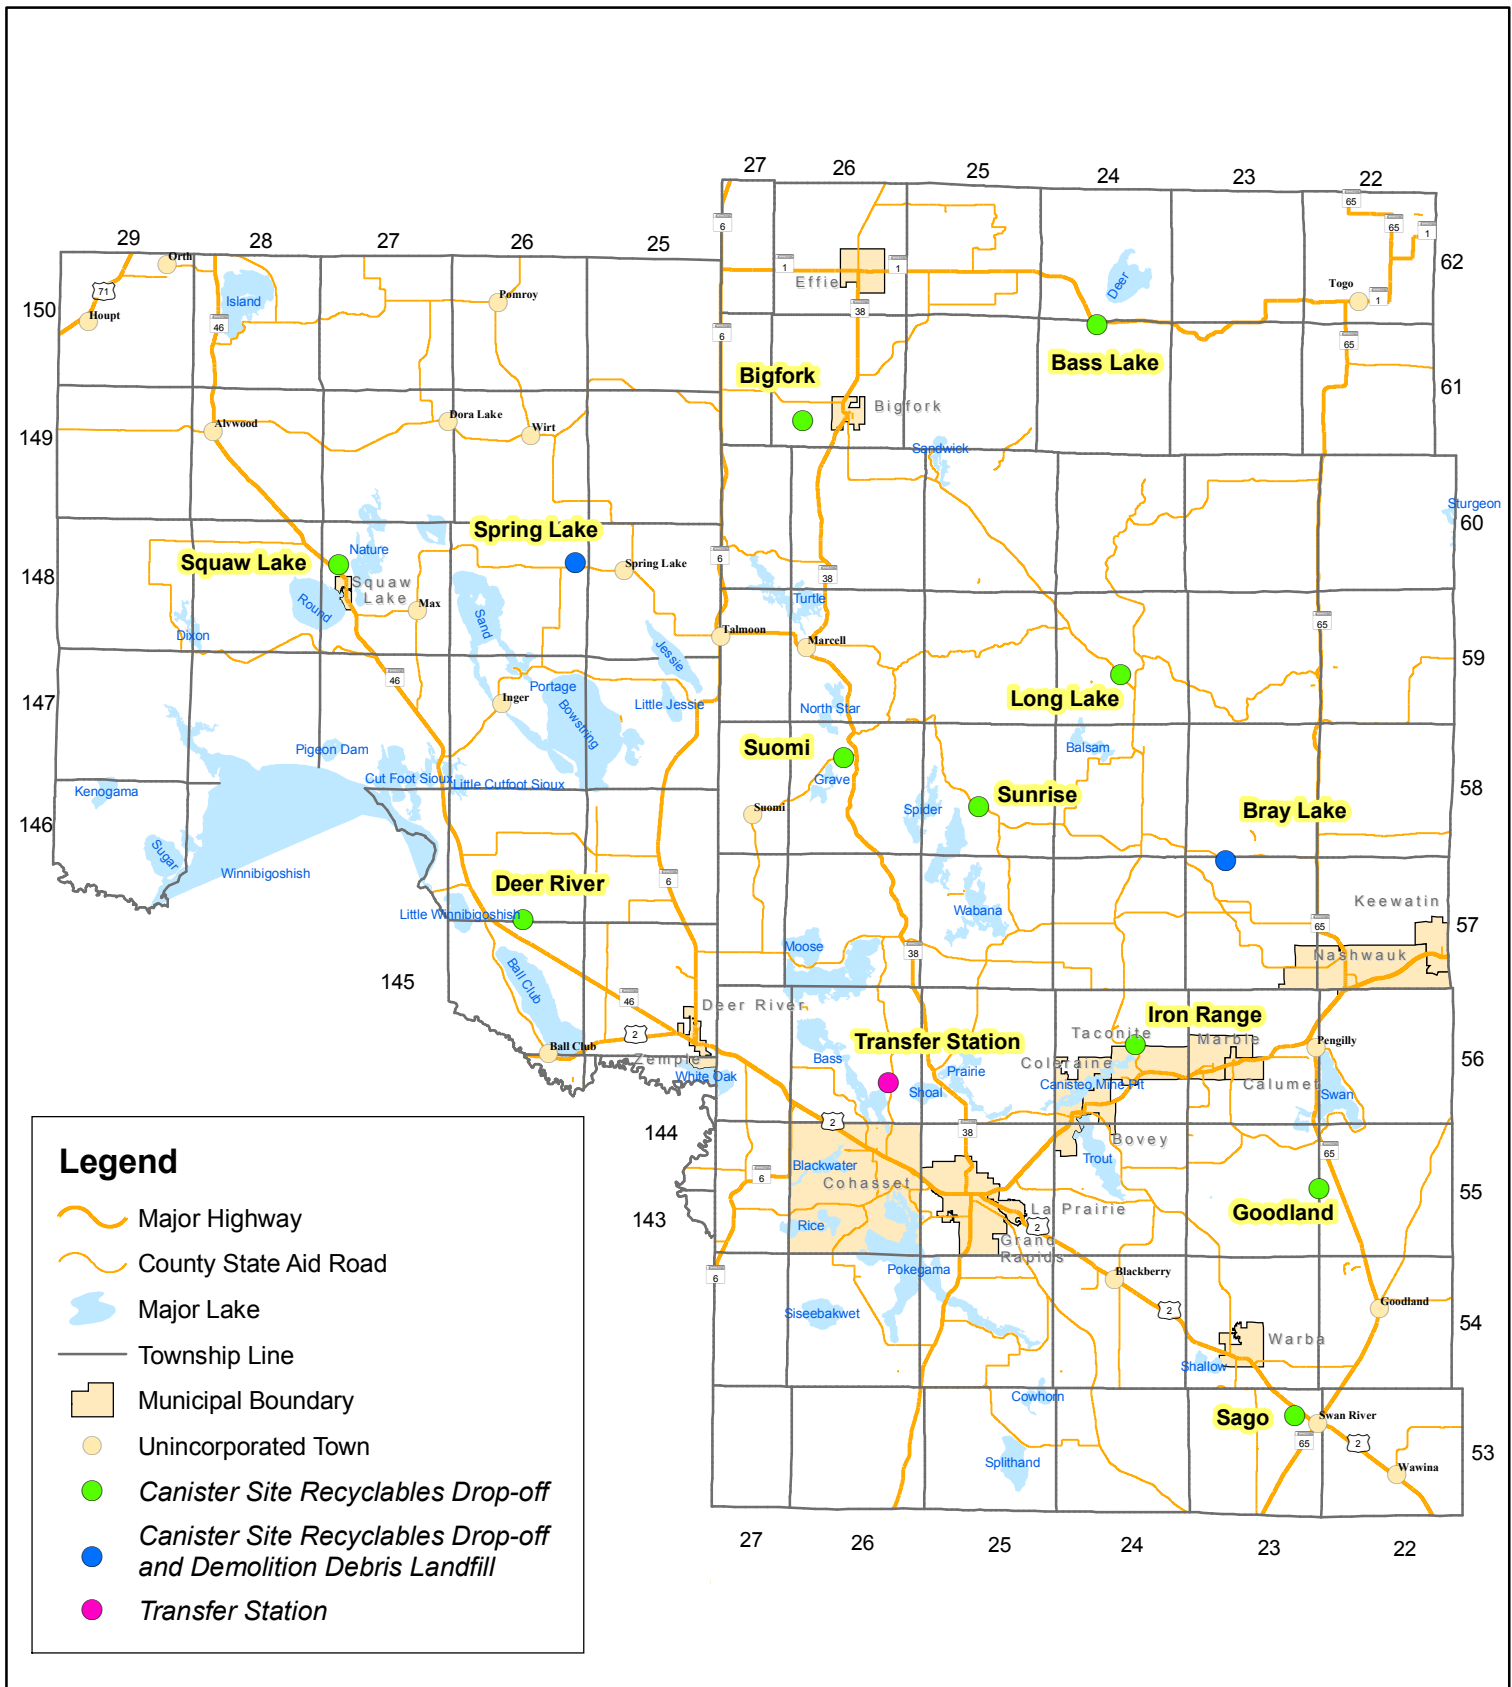

Canister Sites in Itasca County

COPYRIGHT - ITASCA COUNTY
ALL RIGHTS RESERVED
No reproduction of this map is allowed by any method or in any form without written permission.

April, 2007
canister_county.mxd