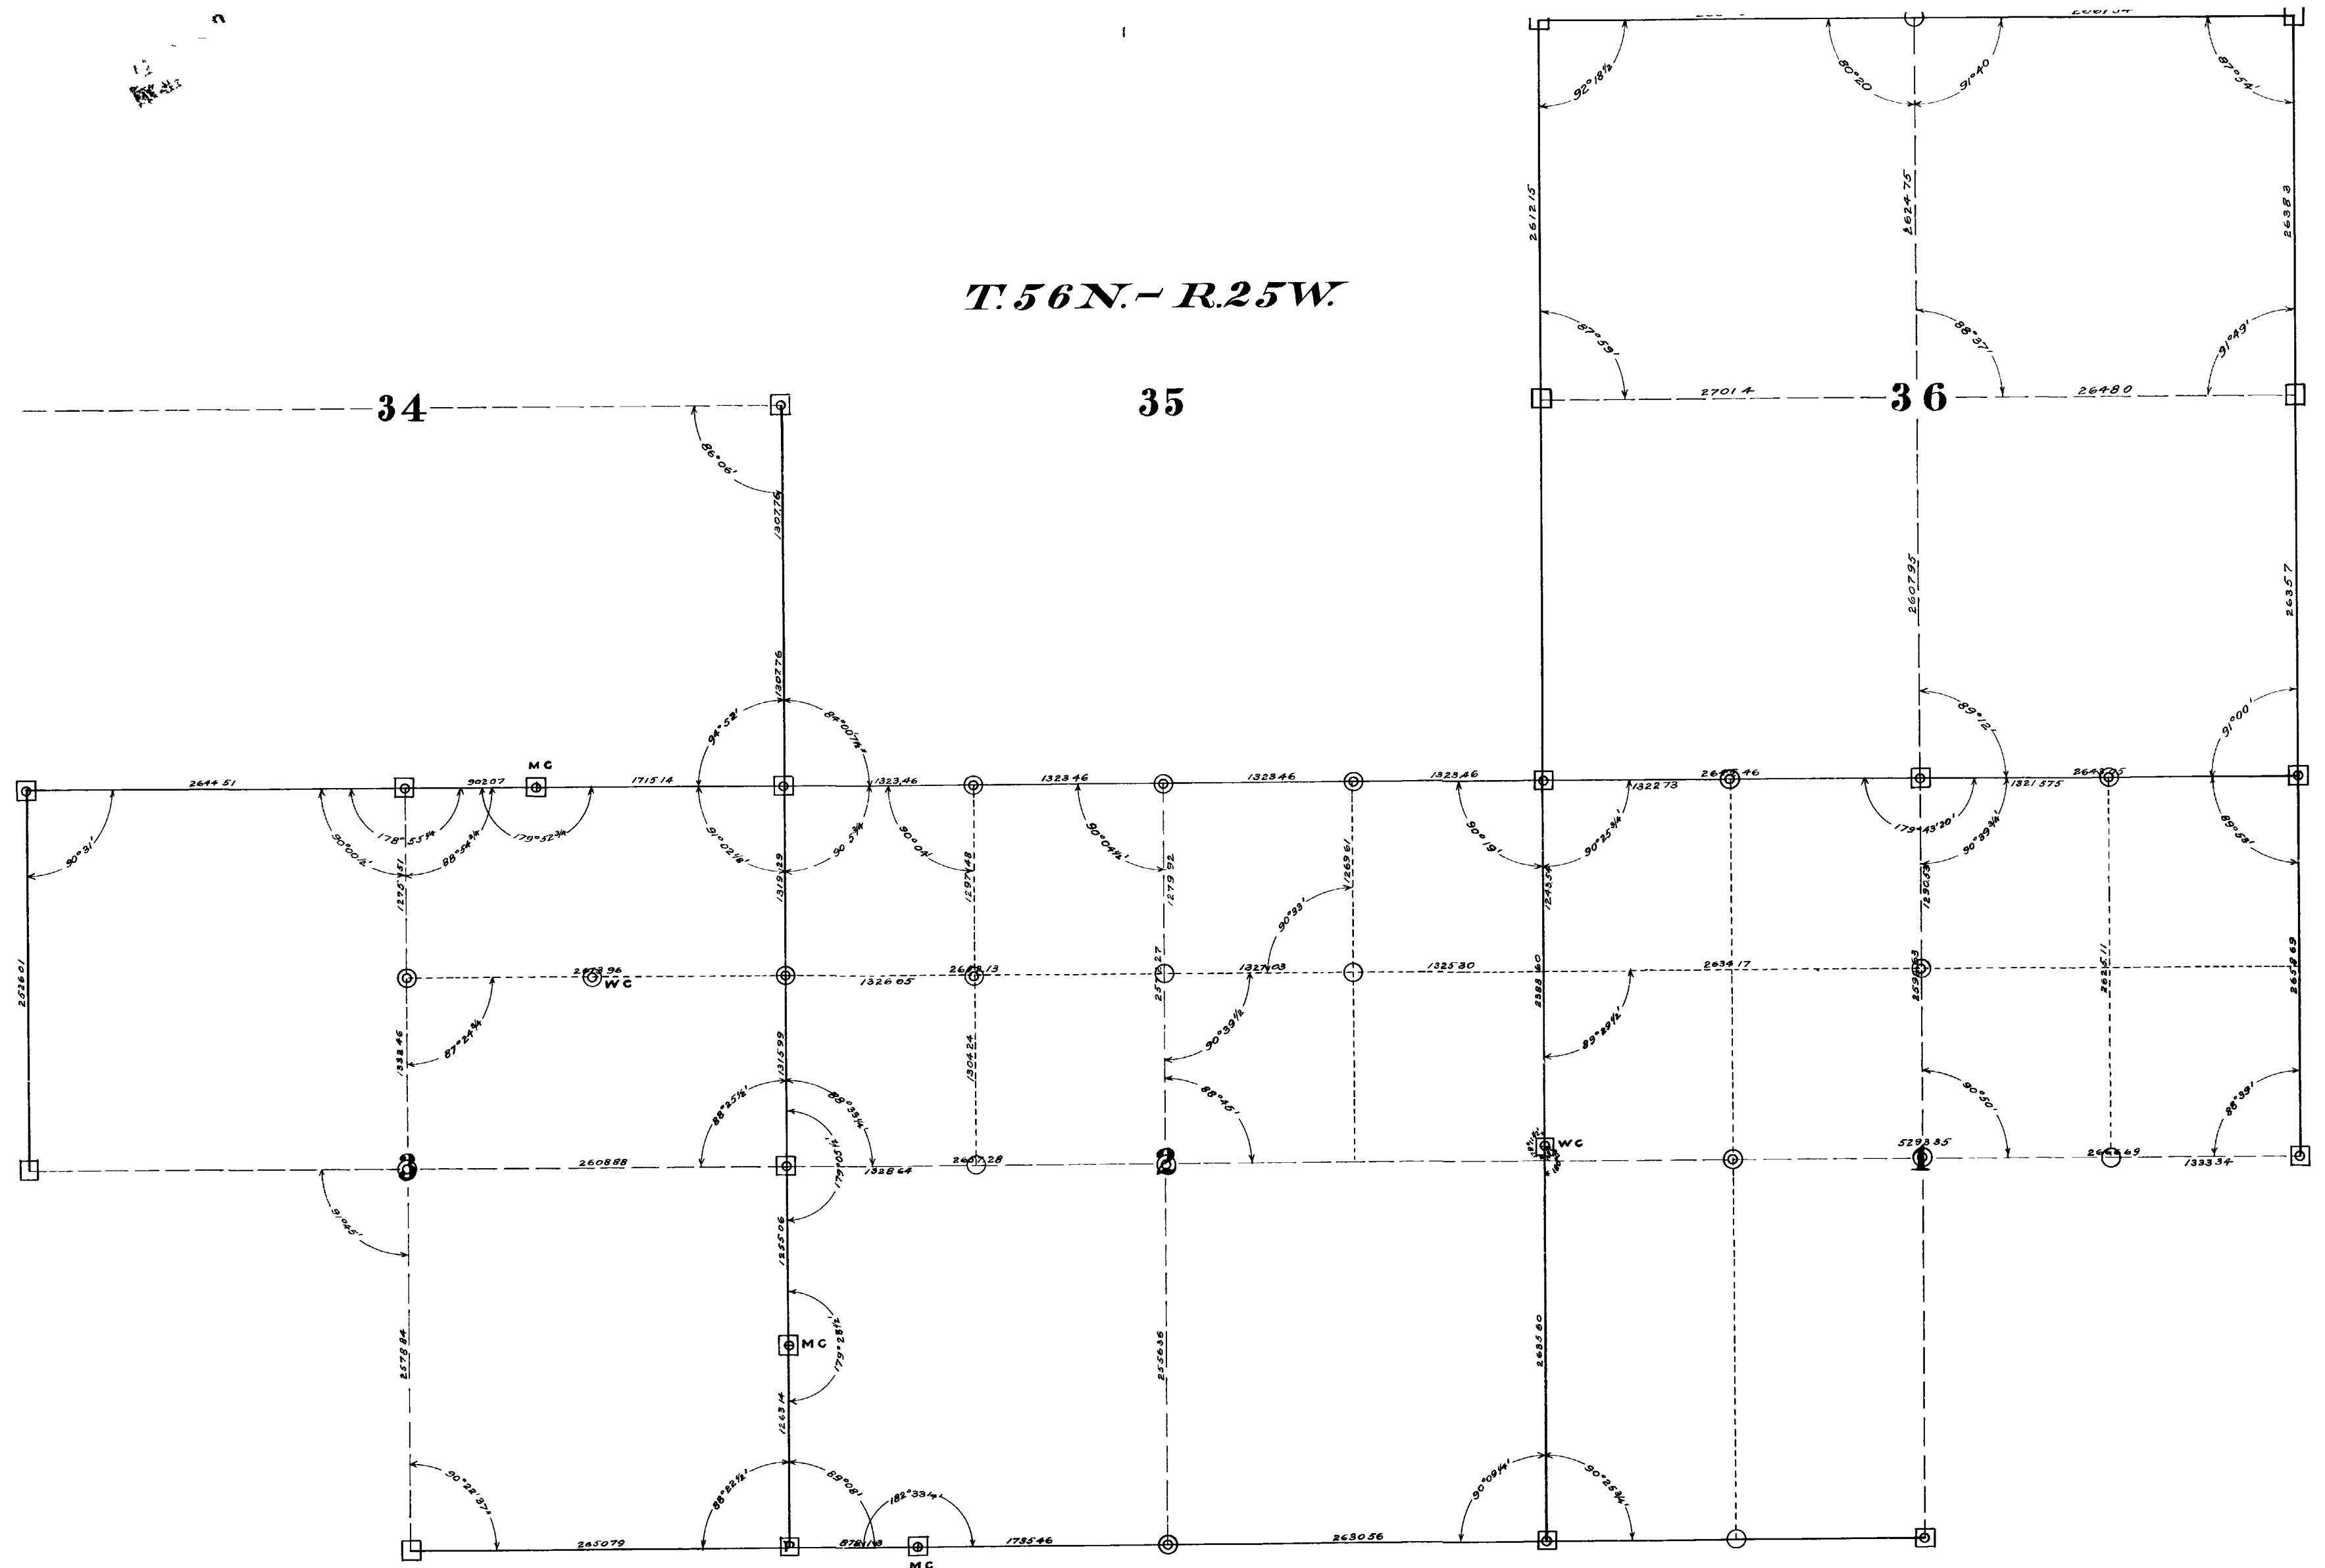

T.55 N.- R.25 W.

Scale 200' = 1"

- Orig Gov Cor replaced by Stand Iron Mon
- Iron Pipe
- Standard Iron Monument
- Wooden Post

T. 55N.-R.25W.

5-56

MAP

U.S.