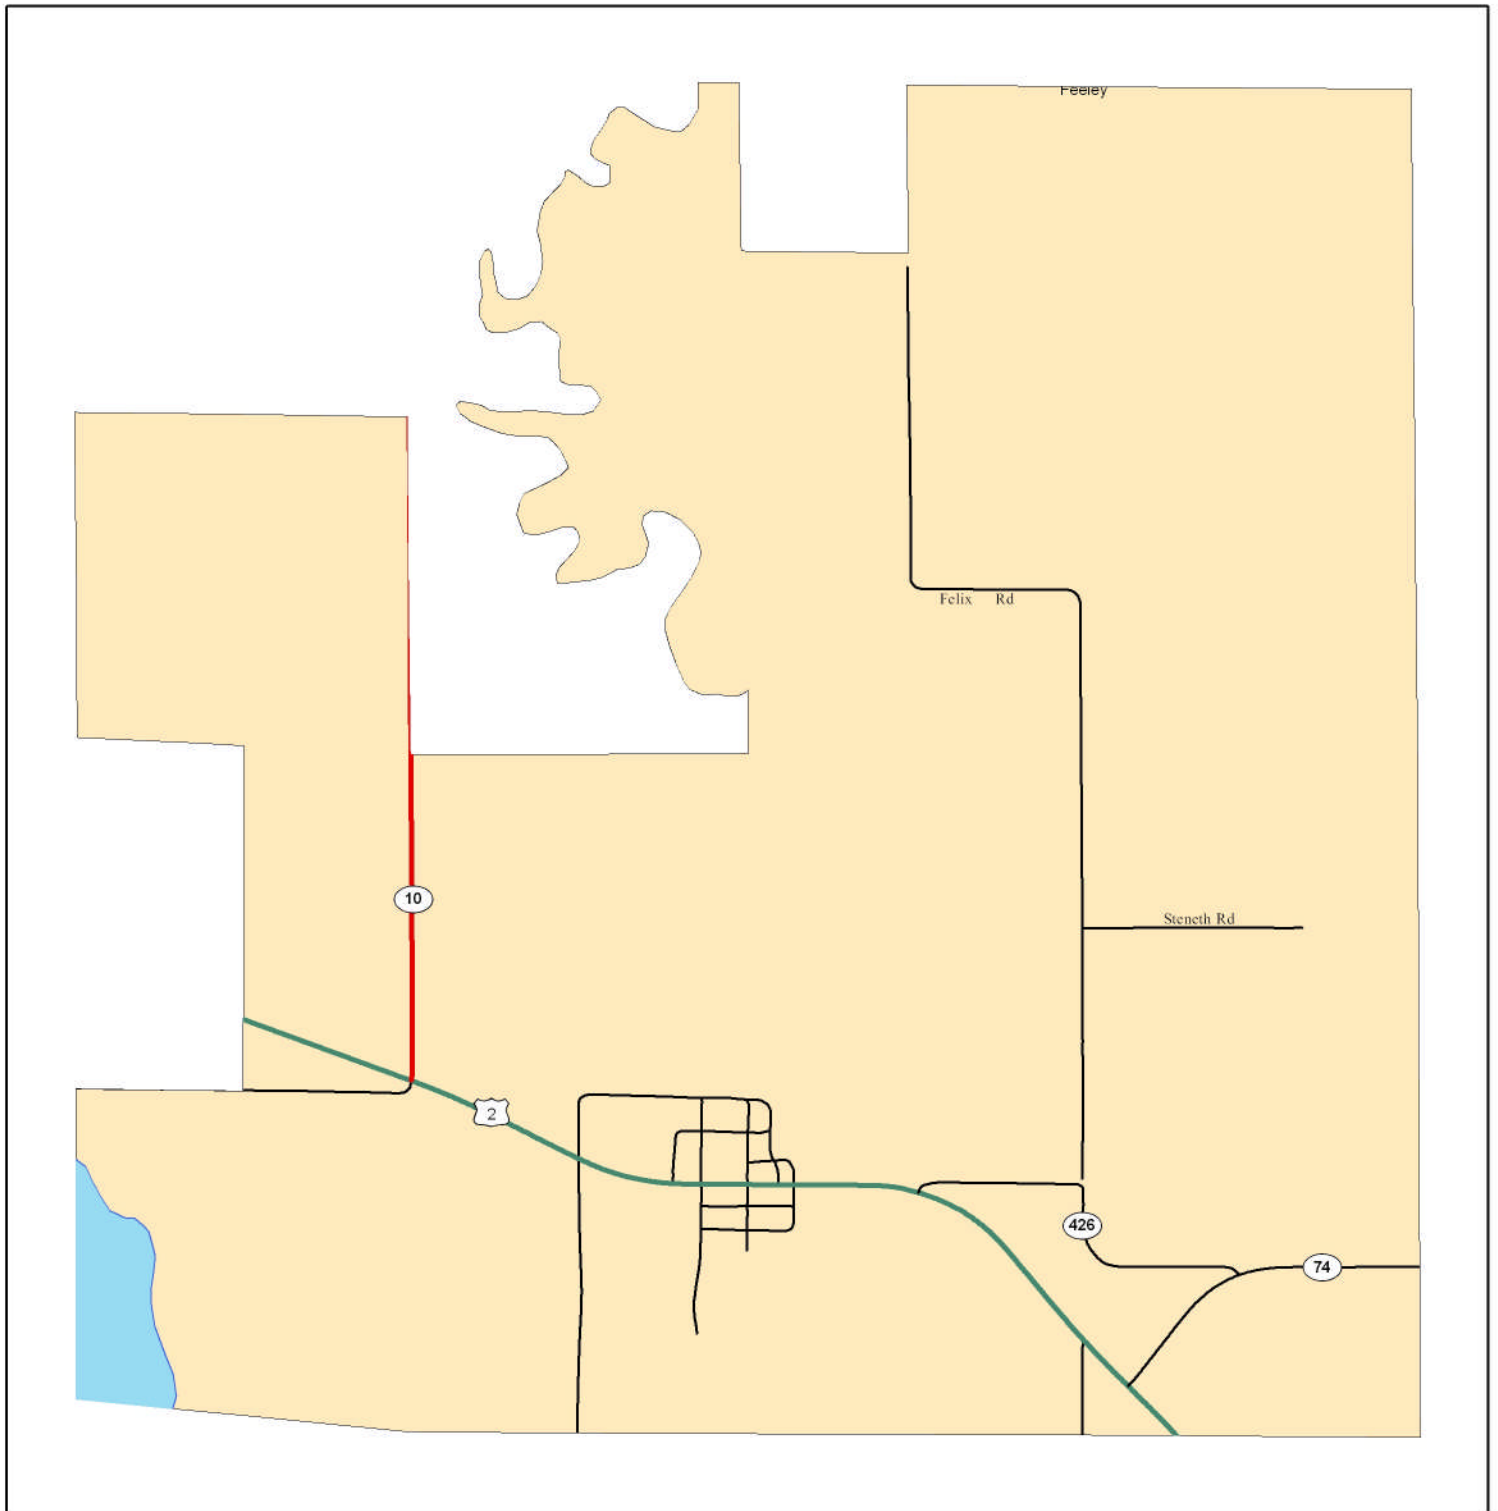

2007 ITASCA COUNTY SPRING LOAD RESTRICTIONS FOR WARBA

NOTE: ALL OTHER ROADS NOT LABELED WILL BE CONSIDERED AS 5 TON ROUTES.