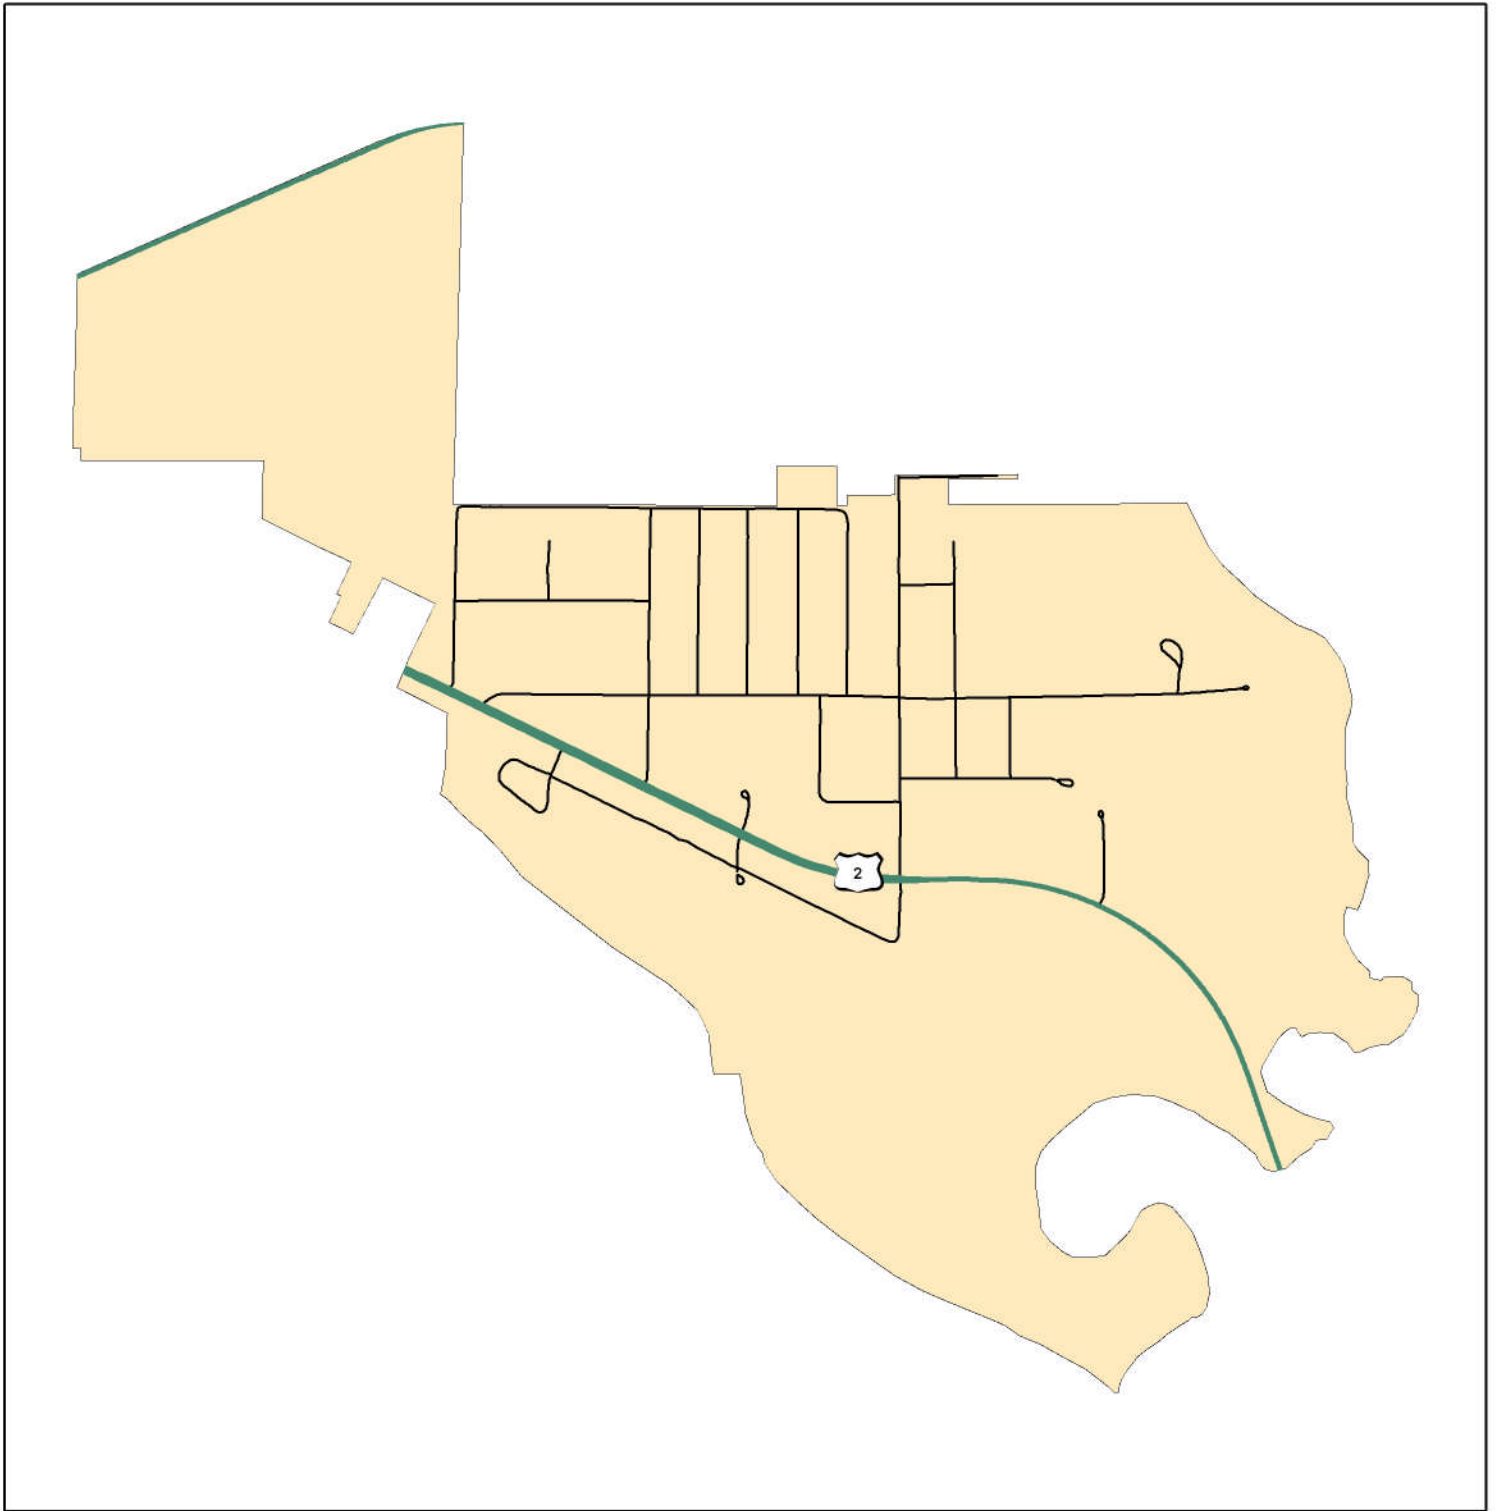

# 2007 ITASCA COUNTY SPRING LOAD RESTRICTIONS FOR LAPRAIRIE

NOTE: ALL OTHER ROADS NOT LABELED WILL BE CONSIDERED AS 5 TON ROUTES.