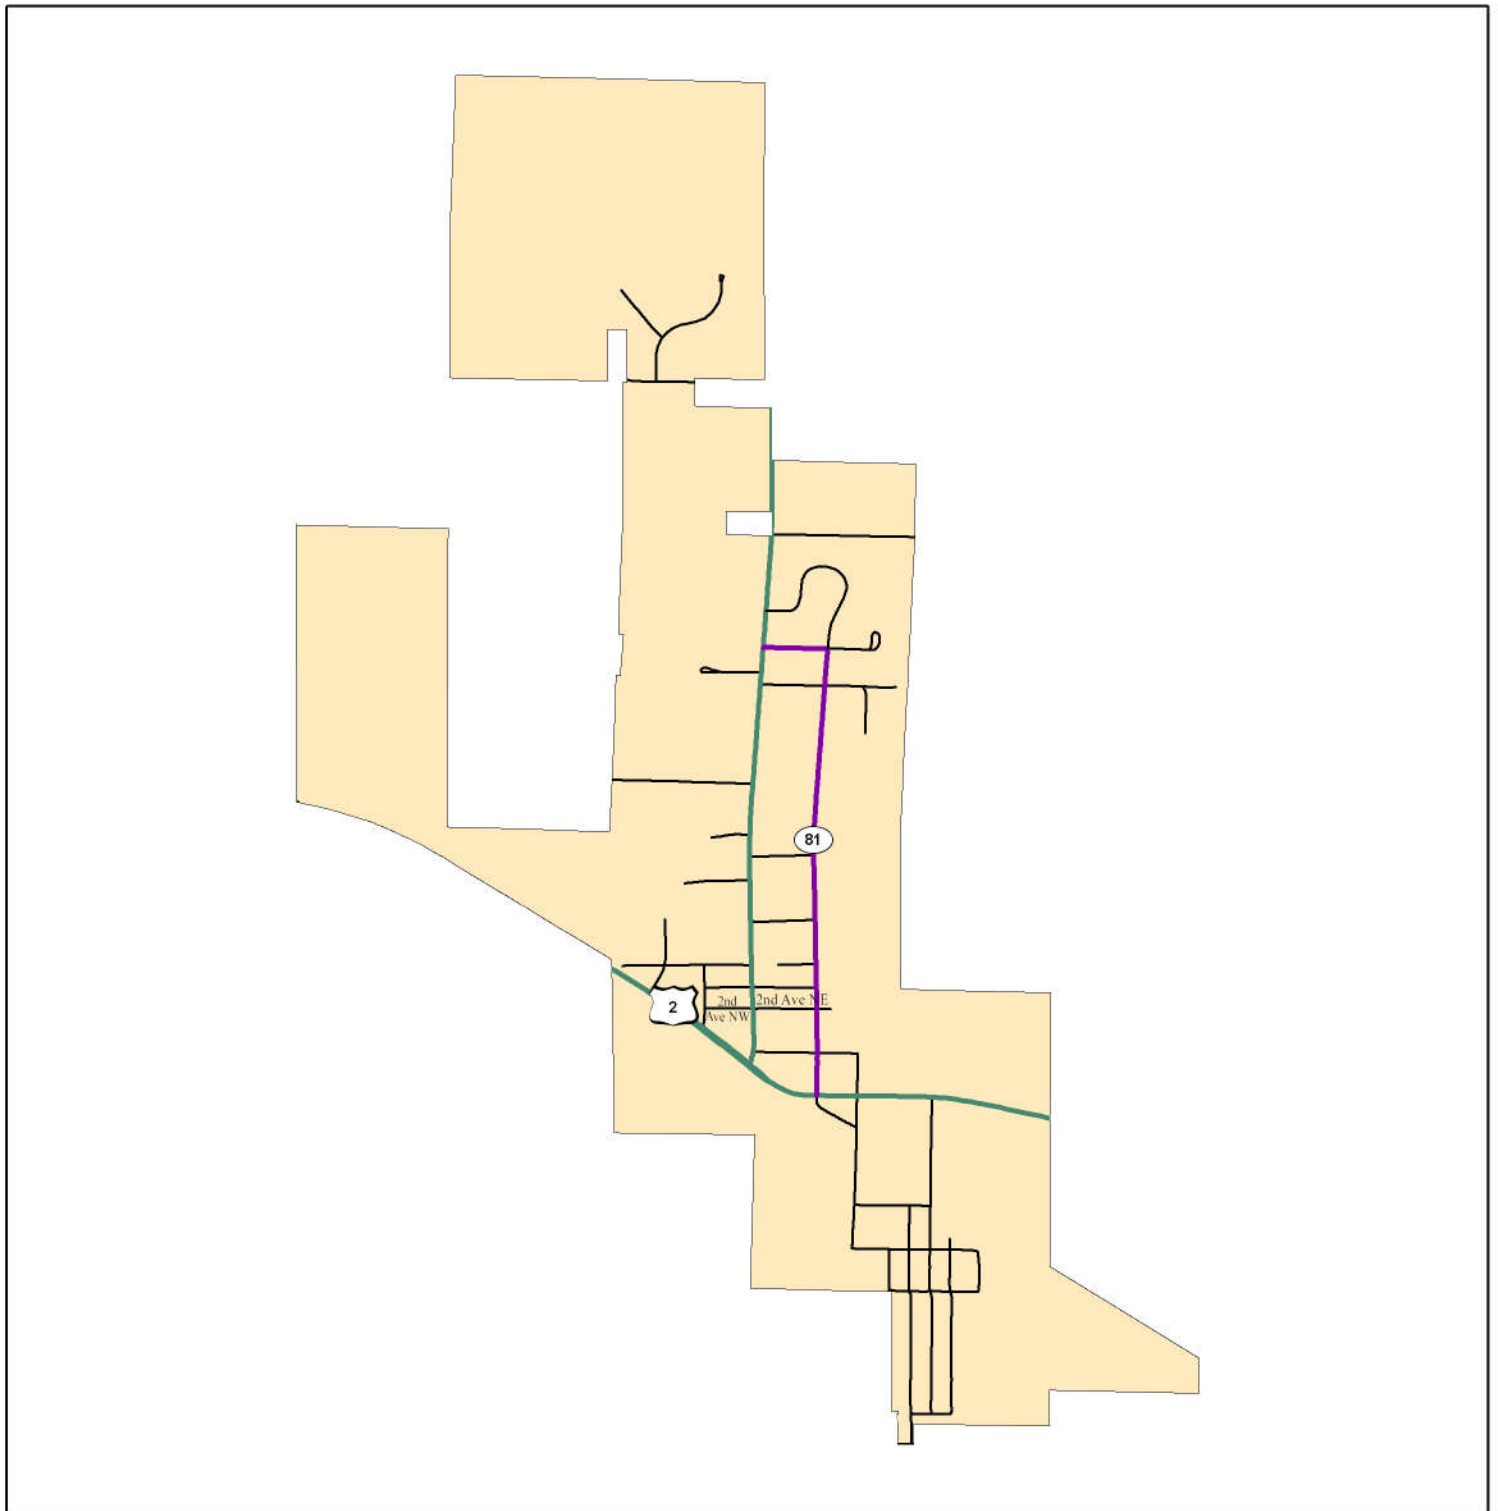

# 2007 ITASCA COUNTY SPRING LOAD RESTRICTIONS FOR DEER RIVER

NOTE: ALL OTHER ROADS NOT LABELED WILL BE CONSIDERED AS 5 TON ROUTES.