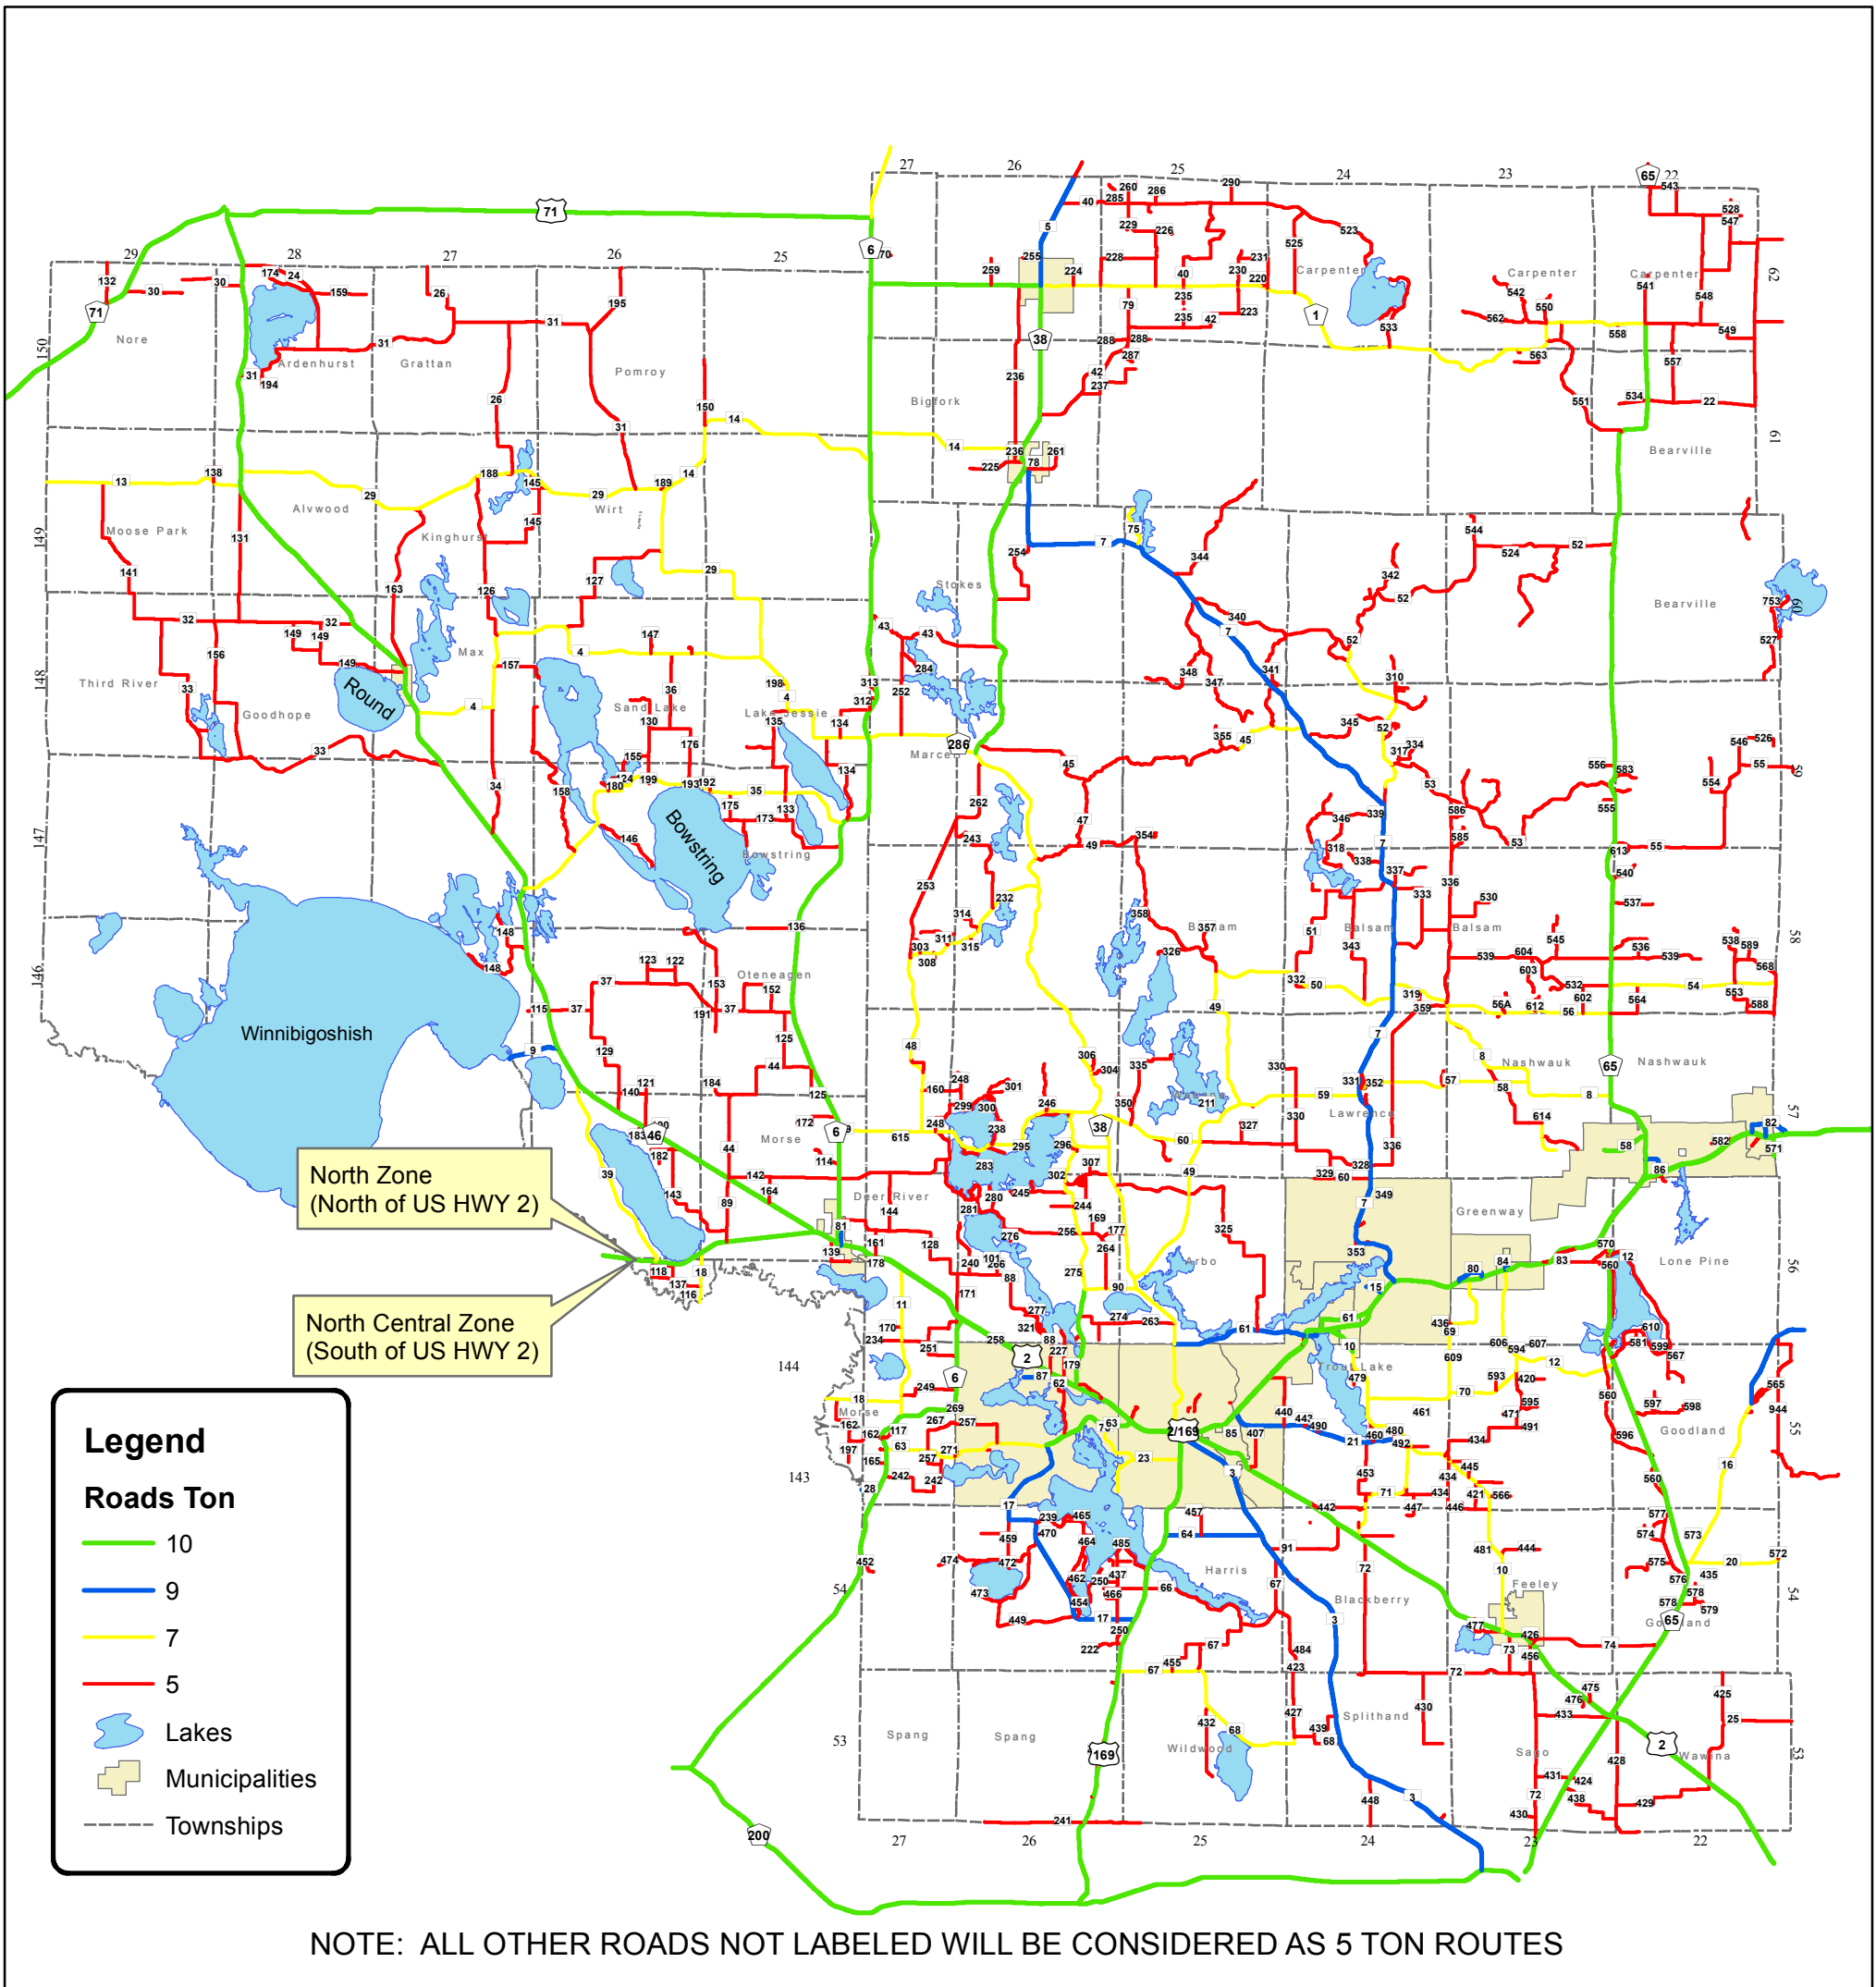

# 2017 SPRING LOAD RESTRICTIONS

(Last Updated 03/02/2017)

FOR SEASONAL LOAD LIMIT DATES, GO TO:

[http://www.mrr.dot.state.mn.us/research/seasonal\\_load\\_limits/](http://www.mrr.dot.state.mn.us/research/seasonal_load_limits/)

Itasca Geographic Information System  
"decision support through automation"

This information is a compilation of data from different sources with varying degrees of accuracy and requires a qualified field survey to verify.

COPYRIGHT - ITASCA COUNTY  
ALL RIGHTS RESERVED

No reproduction of this map is allowed by any method or in any form without written permission.

Path: N:\Road Restrictions\Load\_Restrictions.mxd