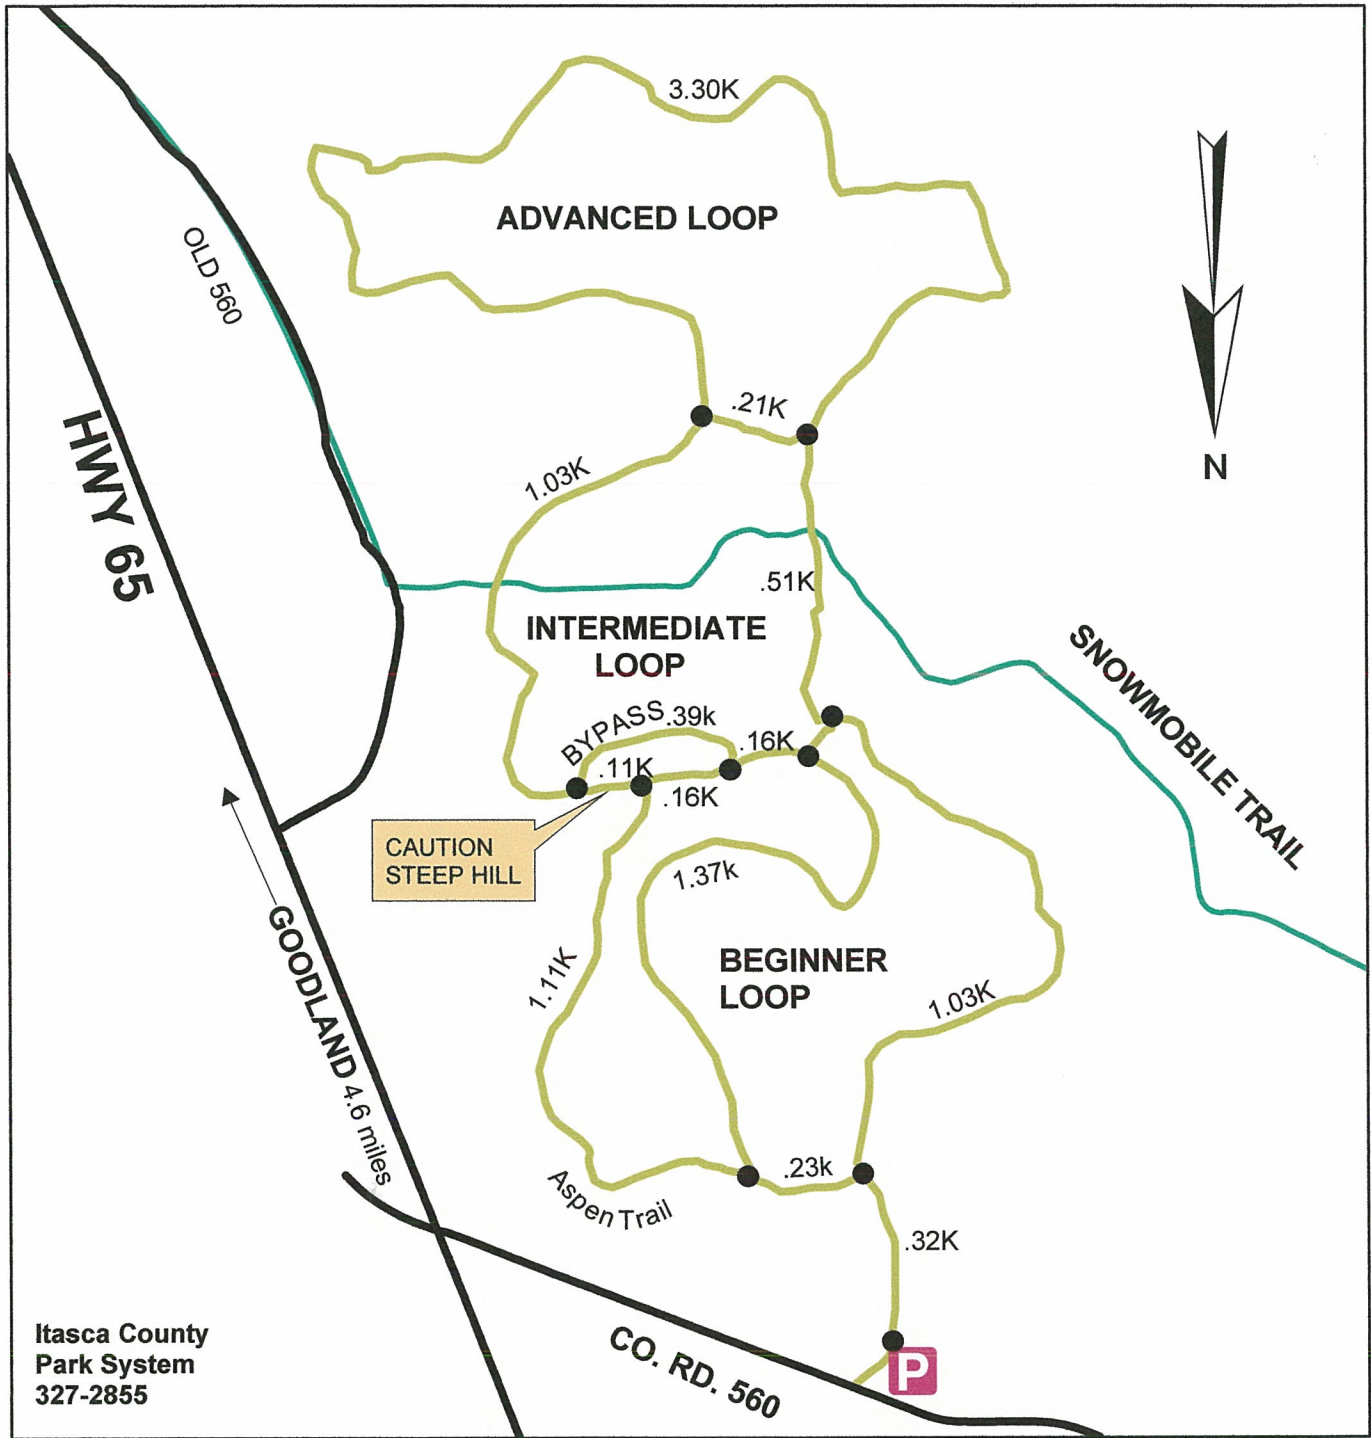

BIG RIDGE SKI TRAIL

Itasca County
Park System
327-2855

Legend

- Roads
- Ski Trail
- Snowmobile Trail

COPYRIGHT - ITASCA COUNTY
ALL RIGHTS RESERVED